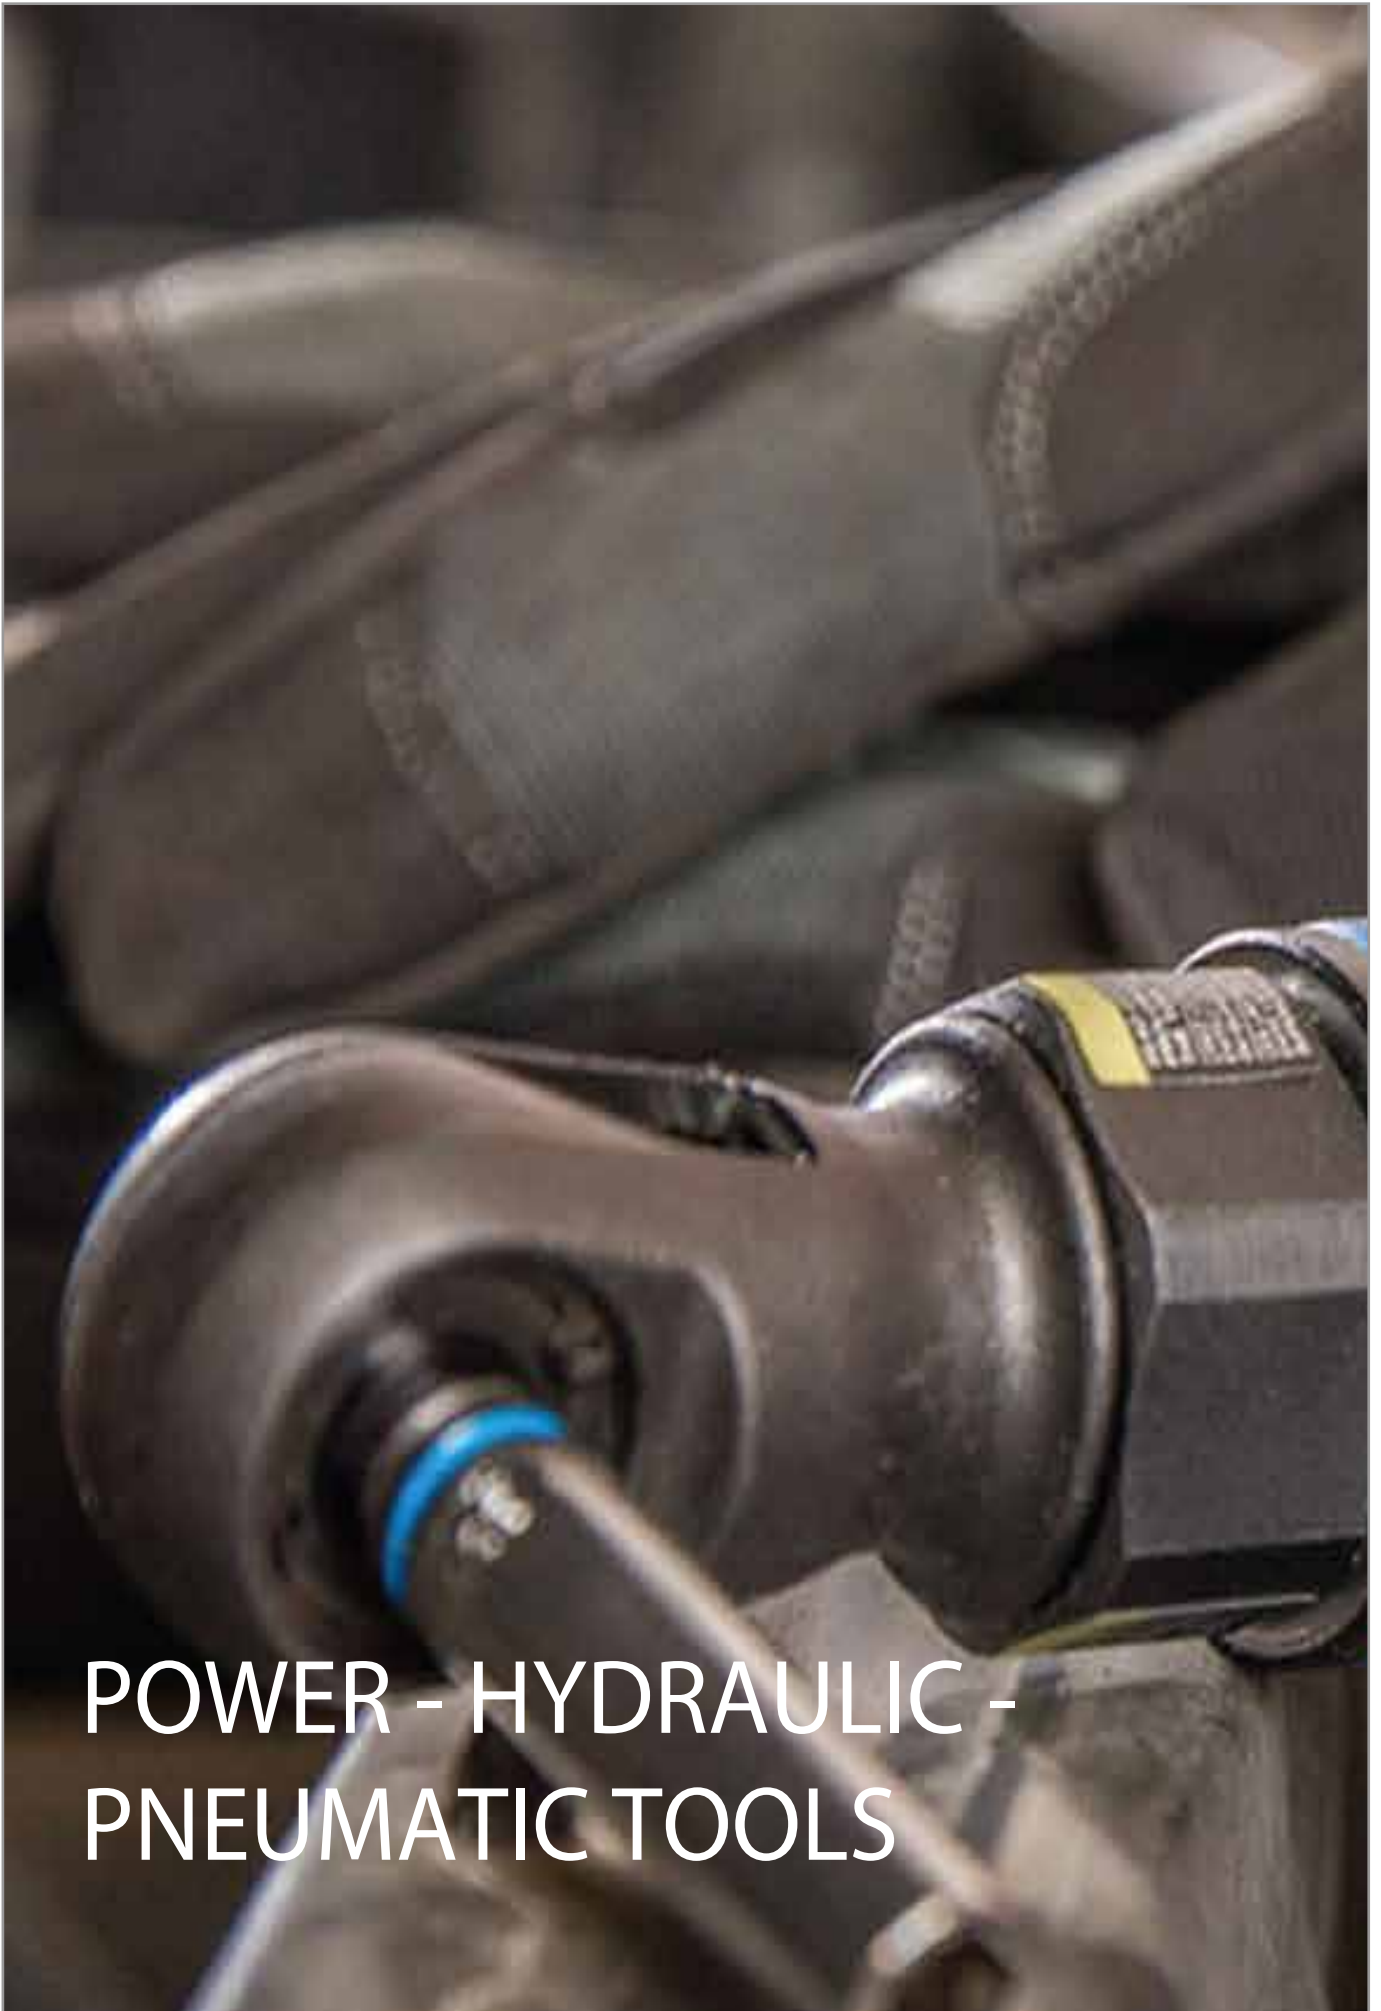

POWER - HYDRAULIC - PNEUMATIC TOOLS